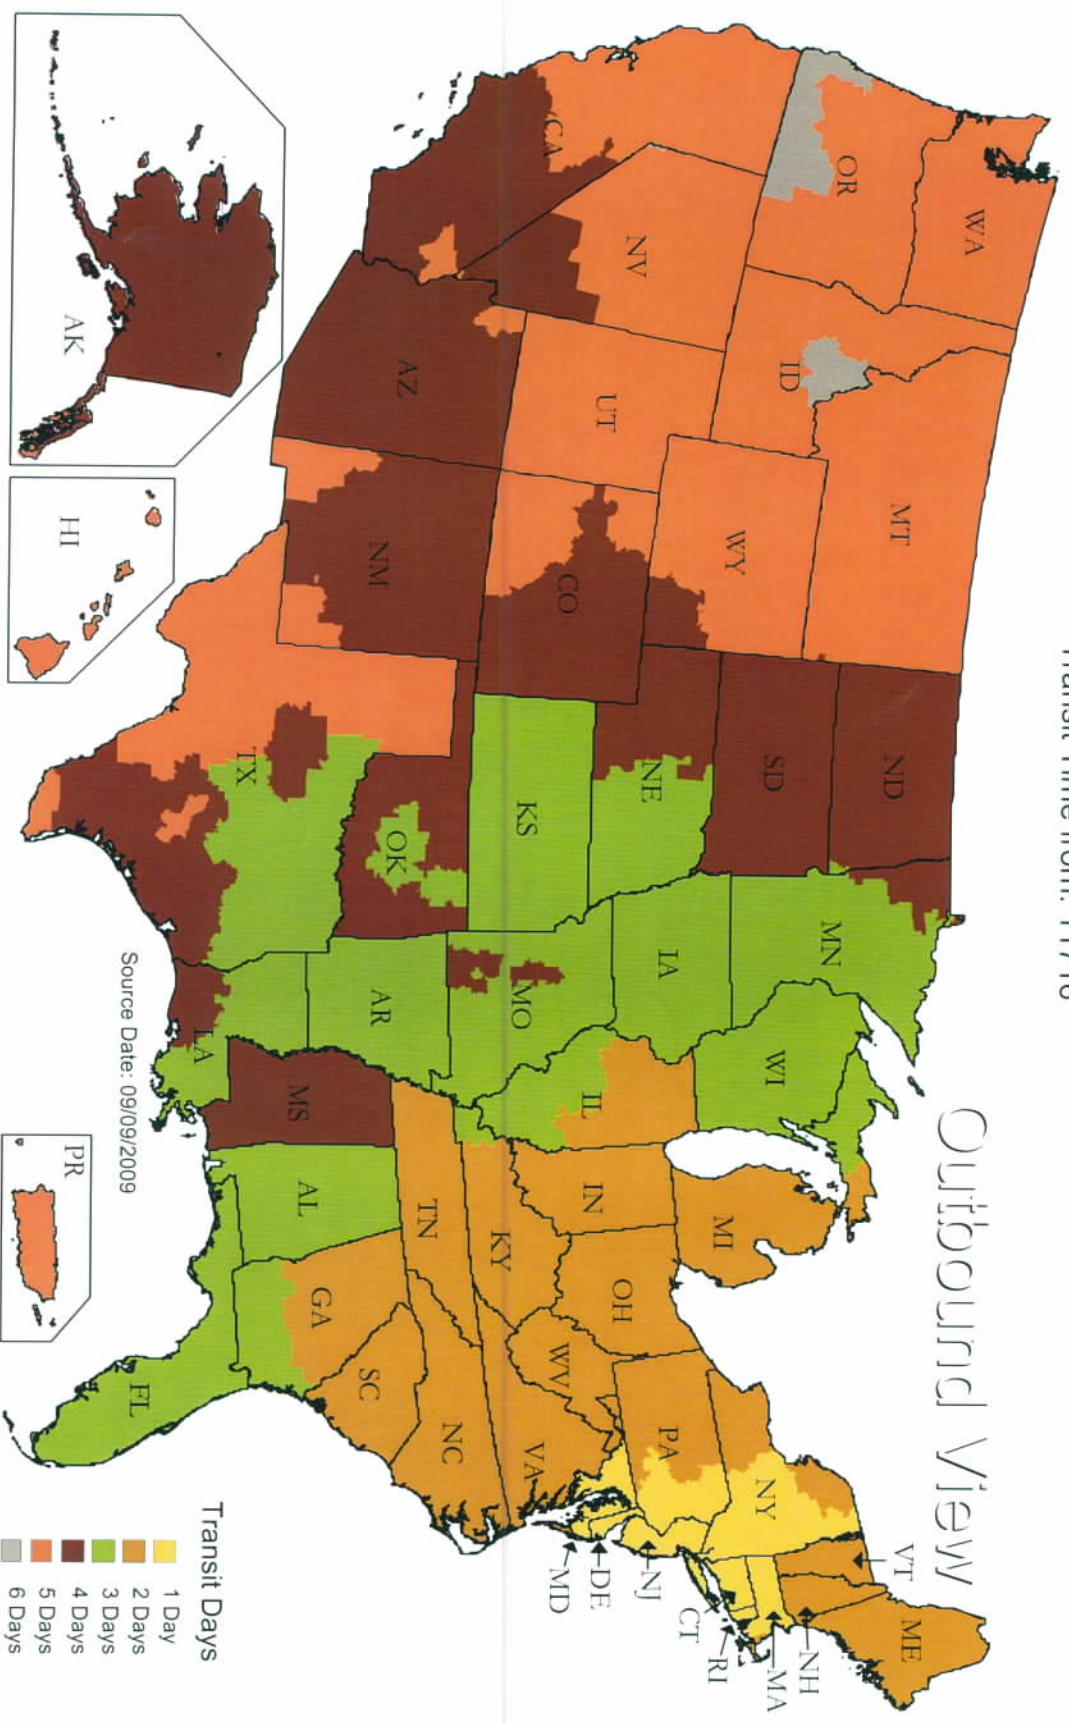

UPS GROUND

Guaranteed Day-Definite Delivery

Transit Time from: 11716

Outbound View

Source Date: 09/09/2009

This map is a general representation of UPS Ground transit times in business days. To calculate the delivery time for all UPS services, worldwide, please refer to the "Calculate Time and Cost" under the "Shipping" tab on UPS.com